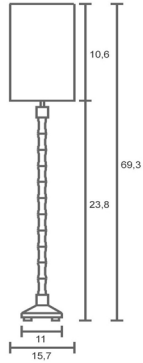

LILINDO

standing

Name : Bradi  
Carved Teak wood  
Linen lampshade

bradi

A19 Med 60watt

CFL compatible