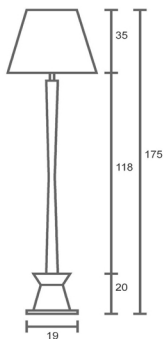

LILINDO

standing

Name: Branca  
Teak wood  
Linen lampshade

branca

A19 Med 60watt

CFL compatible