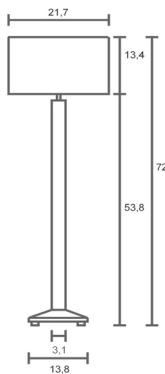

LILINDO

standing

Name : Chilli X  
Black resin with  
Cinnamon cuts  
pleated lamshade

chilli x

A19 Med 60watt

CFL compatible