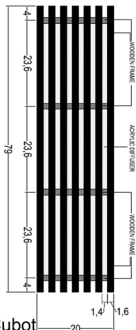

LILINDO

standing

Name: Cubot  
Solid wood frame  
acrylic diffuser  
custom design

cubot

A19 Med 60watt

CFL compatible