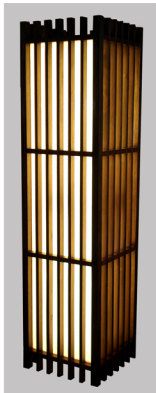

LILINDO

standing

Name: Cubot  
Solid wood frame  
acrylic diffuser  
custom design

cubot

A19 Med 60watt

CFL compatible