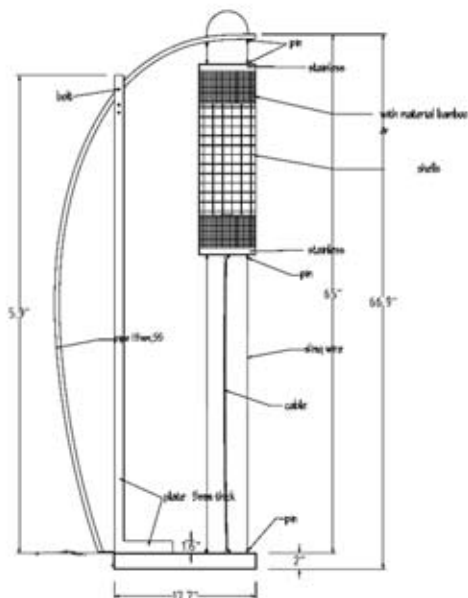

LILINDO

standing

lanterna

Name: **Lanterna**

Steel frame steel cables
seashell and bamboo shade

SSL-LED
compatible

A19 Med 60watt

CFL compatible