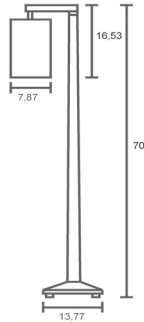

LILINDO

standing

Name: Loyd
Wood with
seashell inlay
linen lampshade

A19 Med 60watt

CFL compatible

loyd iwa