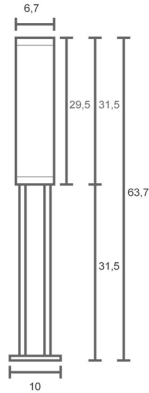

LILINDO

standing

Name: Lucia
Mother of Pearl
Mussle shell trims
Stainless steel

A19 Med 60watt

CFL compatible

lucia