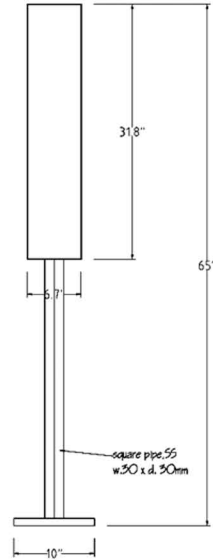

**LILINDO**

standing

nari

**Name : NARI std  
nari cut seashell  
stainless steel**

A19 Med 60watt

CFL compatible