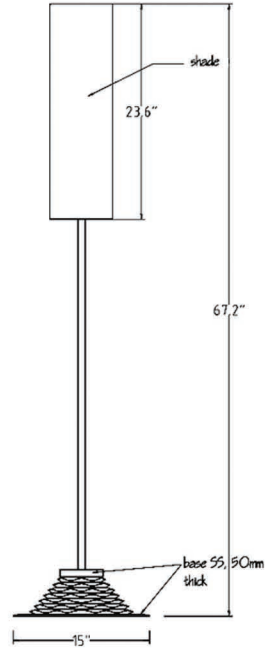

LILINDO

standing

omba

Name : OMBA
silk and carved wood
stainless steel

A19 Med 60watt

CFL compatible