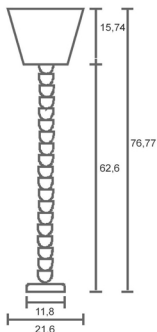

LILINDO

standing

Name: Palm
Carved wood
Linen lampshade

A19 Med 60watt

CFL compatible

palm