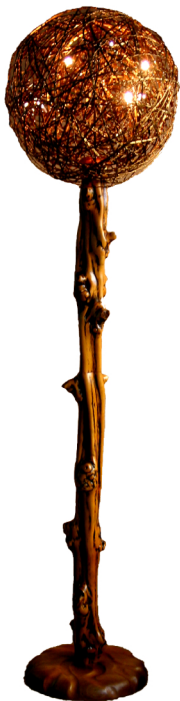

LILINDO

standing

robusta

NAME: Robusta  
Natural Coffee Tree  
with Aluminum wire  
Lampshade ball shape  
Custom Design

Halogen bulbs