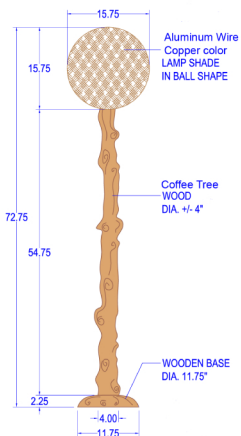

LILINDO

standing

robusta

NAME: Robusta  
Natural Coffee Tree  
with Aluminum wire  
Lampshade ball shape  
Custom Design

Halogen bulbs