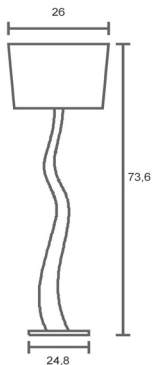

LILINDO

standing

Name: Shaky
Carved wood
Stainless steel base
Linen lampshade

shaky

A19 Med 60watt

CFL compatible