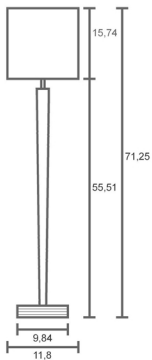

LILINDO

standing

Name: Somi
Scored wood
Linen lampshade

A19 Med 60watt

CFL compatible

somi