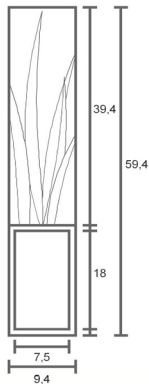

LILINDO

standing

Name: China box tall  
Acrylglas with grass  
and resin wood base

tall china box

A19 Med 60watt

CFL compatible