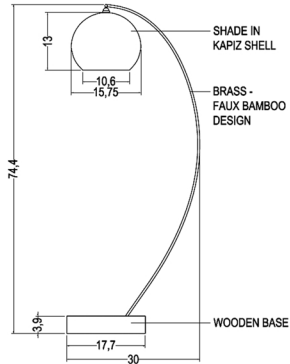

LILINDO

standing

Name : Tiara
golden shell lampshade
brass support
solid iron wood base

tiara

A19 Med 60watt

CFL compatible