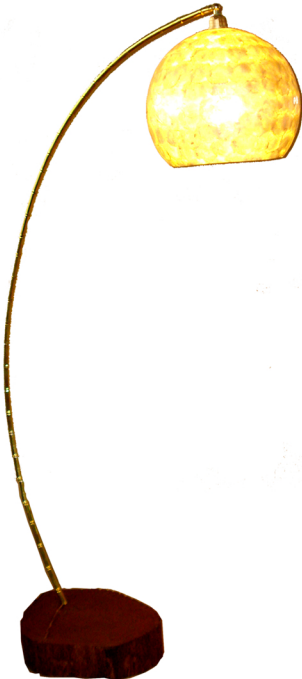

LILINDO

standing

Name : Tiara
golden shell lampshade
brass support
solid iron wood base

tiara

A19 Med 60watt

CFL compatible