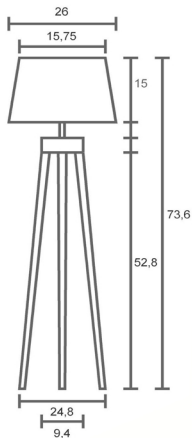

LILINDO

standing

Name: Three leg  
Wood & Pleated  
Linen lampshade

tree leg

A19 Med 60 watt

CFL compatible