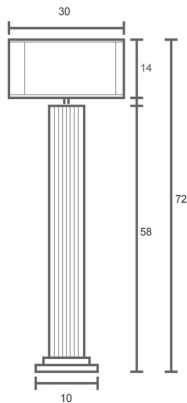

LILINDO

standing

Name: Zen
Bamboo black
resin and wood
Linen lampshade

zen

A19 Med 60watt

CFL compatible