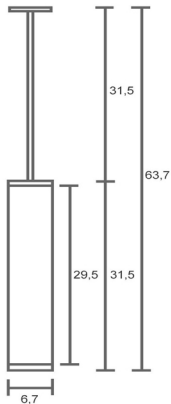

LILINDO

pendant

Name: Lucia
Mother of Pearl
Mussel shell trims
Stainless steel

A19 Med 60watt

CFL compatible

lucia