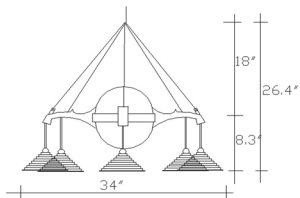

LILINDO

pendant

Name: Olier 2
Burnished copper
Frosted glass

A19 Med 60watt

CFL compatible

olier2