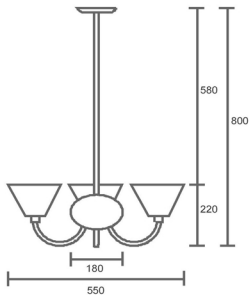

LILINDO

pendant

Name: Yoshi
glass & copper
wood trims

A19 Med 60watt

CFL compatible

yoshi