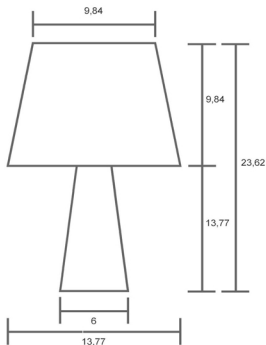

LILINDO

table

Name: Black bamboo
Resin & bamboo
black cotton
lampshade

black bamboo

A19 Med 60watt

CFL compatible