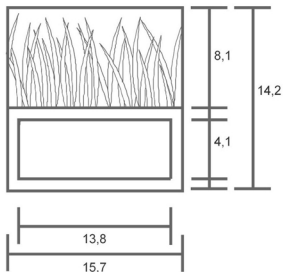

LILINDO

table

Name: China box L
Acrylglas with grass
wood base

A15 Med 40watt

CFL compatible

china box