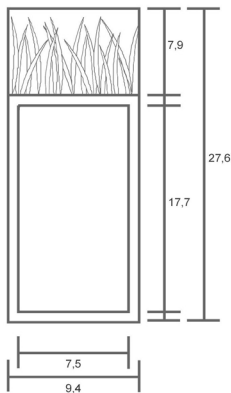

LILINDO

table

Name: China box TL
Acrylglas with grass
wood base

A15 Med 40watt

china box tall

CFL compatible