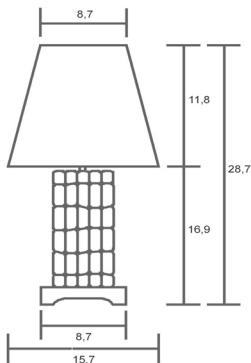

LILINDO

table

Name: Croc Skin
Repousse burnished
copper & wood base
Linen lampshade

croc skin

A19 Med 60watt

CFL compatible