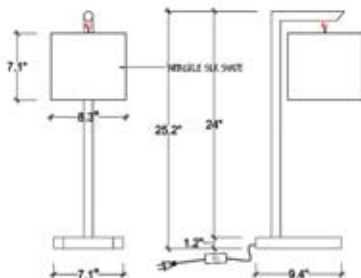

LILINDO

table

elle

Name: ELLE  
Steel and wood  
with Crinkled Silk  
lampshade

A19 Med 60watt

CFL compatible