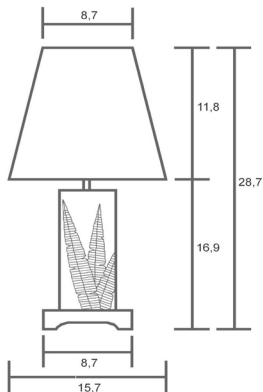

LILINDO

table

Name: Leaf
Repousse
burnished copper
Linen lampshade

A19 Med 60watt

CFL compatible

leaf