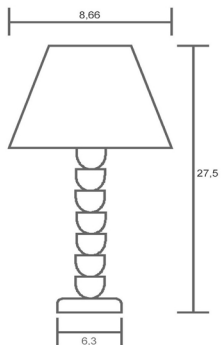

LILINDO

table

Name: Palm
Carved wood
Linen lampshade

palm

A19 Med 60watt

CFL compatible