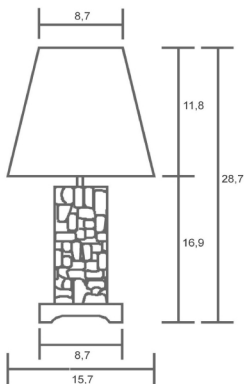

LILINDO

table

Name: Pebble
Repousse
burnished copper
Linen lampshade

pebble

A19 Med 60watt

CFL compatible