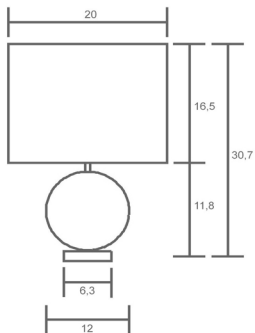

LILINDO

table

Name: Saram
Solid Tamarind wood
Handpainted cotton
lampshade

saram

A19 Med 60watt

CFL compatible