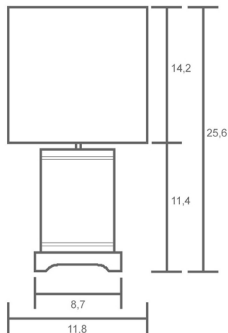

LILINDO

table

Name: Scafola
with inlay coconut shell
Linen lampshade

scafola coco

A19 Med 60watt

CFL compatible