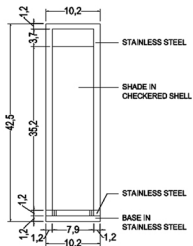

LILINDO

table

Name: Tian Steel
Steel frame
Seashell lampshade

tian steel

A19 Med 60watt

CFL compatible