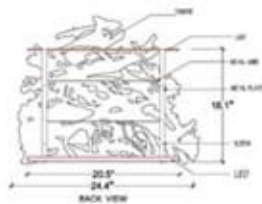

LILINDO

applique

laychi

Name: Laychi
custom size
fruit tree roots
made as
wall sconce
with LED
strip lights