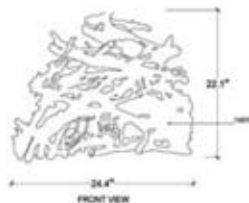

LILINDO

applique

laychi

Name: Laychi
custom size
fruit tree roots
made as
wall sconce
with LED
strip lights